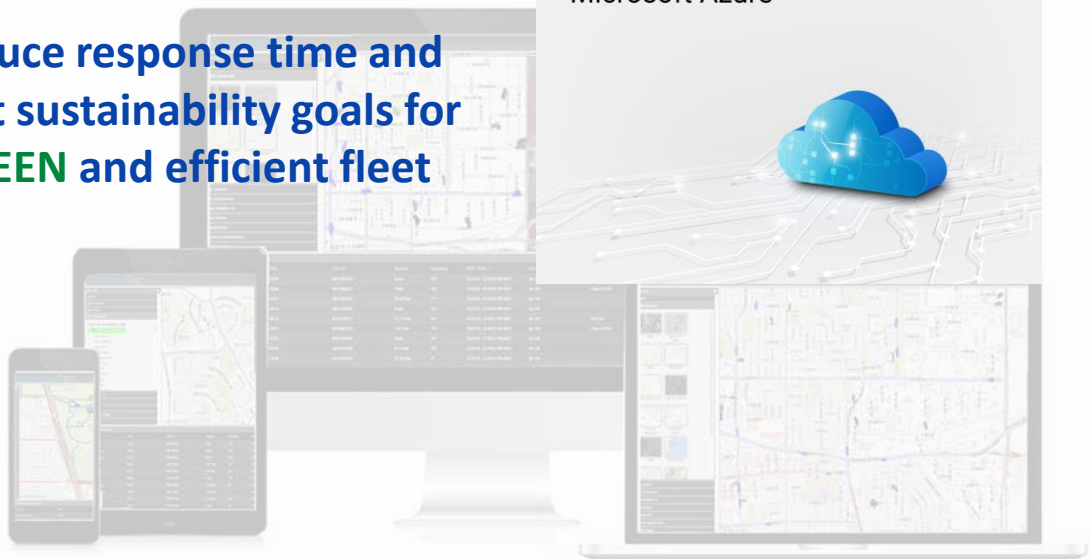

GPS Tracking to enhance workflows by integrating disparate IoT devices into one telematics solution.

- Snowplows – Spreader material, temperature sensors, public facing viewer
- Sweepers – Service lights, speed, activity
- Waste Management – Arm up/down, camera, Onboard Diagnostics (OBD)
- Mosquito Sprayers – Public facing viewers, Esri workflows
- Mowers – Activity, work order management and maintenance systems
- Airports – Collision avoidance, ADSB, asset management
- Parks & Recreation – Safety, asset management, field mobility, work order management systems

Supports commercial Wireless Carriers and Satellite communication.

AVL tracking and Engine Diagnostics.

Reduce response time and
meet sustainability goals for
GREEN and efficient fleet

Microsoft Azure

Bring Your Own Device!