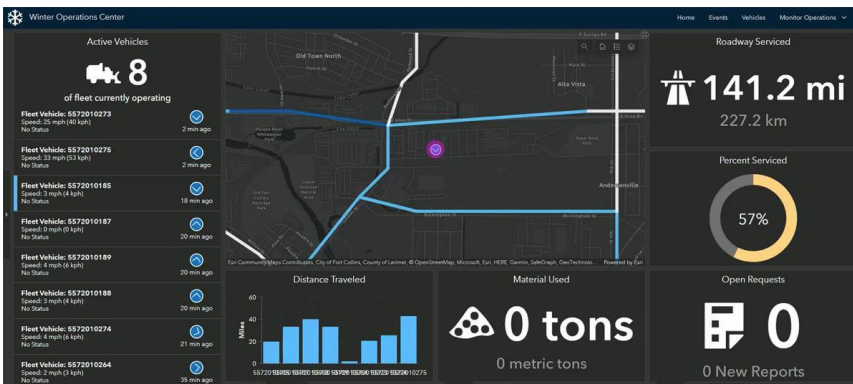

- ✓ ArcGIS Velocity
- ✓ ArcGIS On-Line
- ✓ ArcGIS GeoEvent
- ✓ ArcGIS map services

New Features – Updated Connector – Upfront Data

- ✓ Engine Diagnostics
- ✓ Snow Material (Inventory)

Enhance your Workflow with Added Data